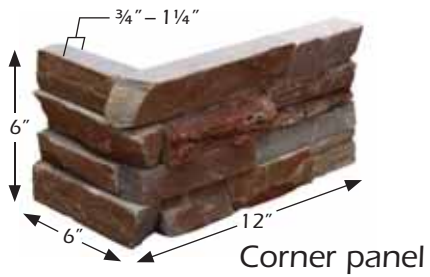

Align International, Inc.

Your supplier of natural stone

Flagstone – Sunset Gold

Natural Ledge – Autumn Leaf

Natural Stone Panel

Size	6" x 24" x 3/4" ~ 1 1/4"
Weight	1SF = 13 - 14 lbs.
Square panel	1 panel = 1 SF
Stepped panel	1 panel = .94 SF
Corner panel	1 panel = .75 SF
Radius panel	

Natural Ledge Stone Panel Finish

Traditional Ledge Stone Panel Finish

Sunset Gold

Sunset Gold T

Charcoal Delight

River Green

Charcoal Delight T

Sierra Brown