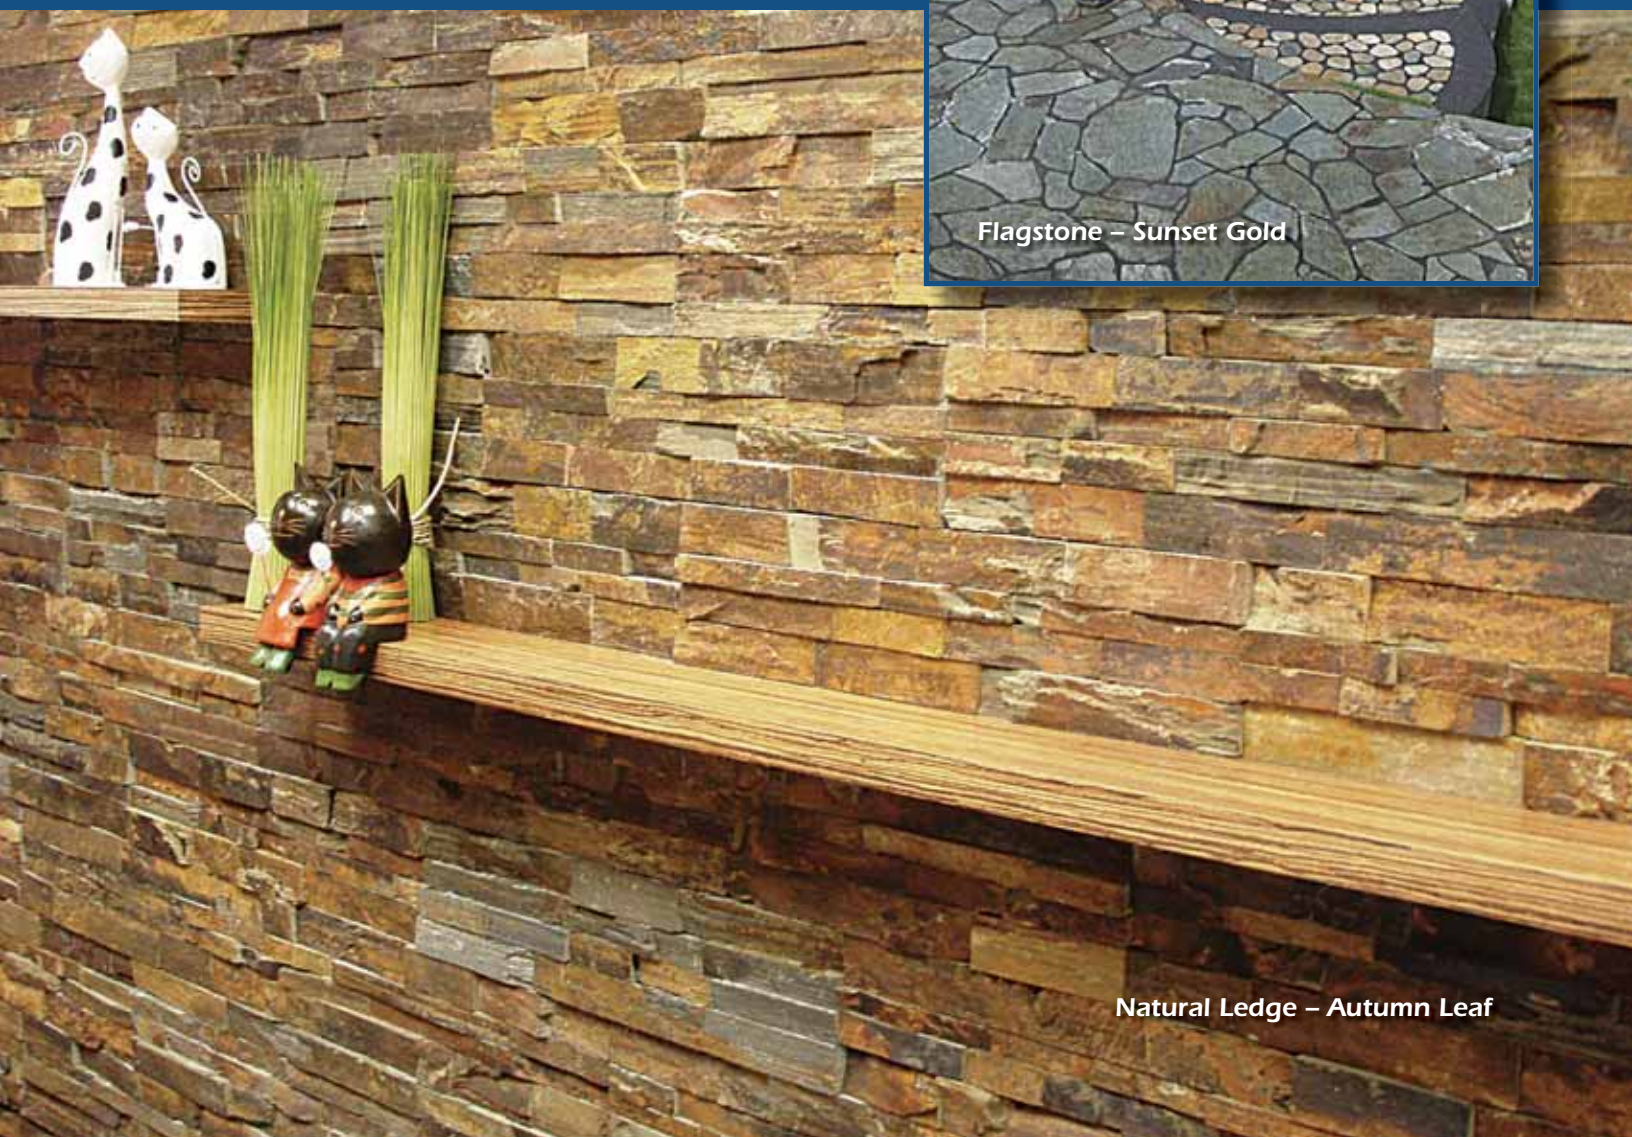

Align International, Inc.

Your supplier of natural stone

Flagstone – Sunset Gold

Natural Ledge – Autumn Leaf

Natural Stone Panel

Size	6" x 24" x 3/4" ~ 1 1/4"
Weight	1SF = 13 - 14 lbs.
Square panel	1 panel = 1 SF
Stepped panel	1 panel = .94 SF
Corner panel	1 panel = .75 SF
Radius panel	

Natural Ledge Stone Panel Finish

Traditional Ledge Stone Panel Finish

Sunset Gold

Sunset Gold T

Charcoal Delight

River Green

Charcoal Delight T

Sierra Brown

Summer Flower

Winter Fog

Canyon Yellow

Creamy White

Autumn Leaf

Crystal White

Desert Pink

Traditional Ledge – Canyon Yellow

Traditional Ledge – Sunset Gold

Bevel Ledge Stone Panel Finish

Sunset Gold

Charcoal Delight

River Green

Autumn Leaf

Bevel Ledge – Autumn Leaf

Natural Stone Column