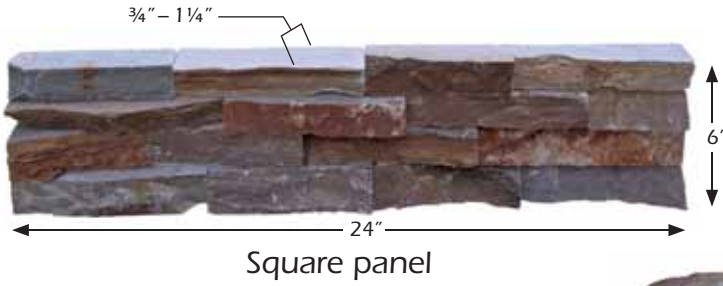

Align International, Inc.

Your supplier of natural stone

Flagstone – Sunset Gold

Natural Ledge – Autumn Leaf

Natural Stone Panel

Size	6" x 24" x 3/4" ~ 1 1/4"
Weight	1SF = 13 - 14 lbs.
Square panel	1 panel = 1 SF
Stepped panel	1 panel = .94 SF
Corner panel	1 panel = .75 SF
Radius panel	

Natural Ledge Stone Panel Finish

Traditional Ledge Stone Panel Finish

Sunset Gold

Sunset Gold T

Charcoal Delight

River Green

Charcoal Delight T

Sierra Brown

Summer Flower

Winter Fog

Canyon Yellow

Creamy White

Autumn Leaf

Crystal White

Desert Pink

Traditional Ledge – Canyon Yellow

Meshed Flagstone

Size	26" x 22" x 3/8" ~ 3/4"
Weight	1PC = 22 lbs.
Coverage	1PC = 2.69 SF