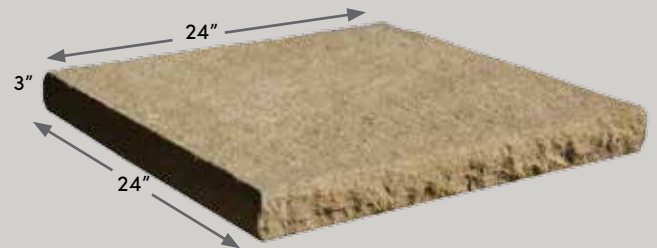

FEATURES

- Chiseled, natural stone texture.
- Comfortable dimensions for seat walls.
- Formal appearance perfect for any wall application.

18 ea. / pallet

12 ea. / pallet

FINISHED END COPING

6 ea. / pallet

DIMENSIONAL COPING PALLET

- 63 linear ft.
- 1950# / pallet

OVERVIEW OF PALLET
(6 LAYERS PER PALLET)

COLUMN COPING

ROSETTA®

DIMENSIONAL
COPING

www.discoverrosetta.com