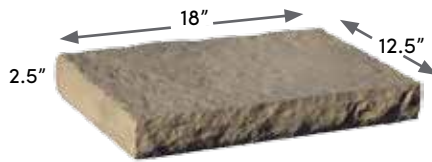

FEATURES

- Chiseled, natural stone texture.
- Comfortable dimensions for seat walls.
- Formal appearance perfect for any wall application.

18 ea. / pallet

12 ea. / pallet

FINISHED END COPING

6 ea. / pallet

DIMENSIONAL COPING PALLET

- 63 linear ft.
- 1950# / pallet

OVERVIEW OF PALLET
(6 LAYERS PER PALLET)

COLUMN COPING

ROSETTA®

DIMENSIONAL
COPING

www.discoverrosetta.com