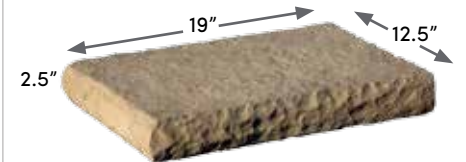

FEATURES

- Chiseled, natural stone texture.
- Comfortable dimensions for seat walls.
- Formal appearance perfect for any wall application.

18 ea. / pallet

12 ea. / pallet

FINISHED END COPING

6 ea. / pallet

DIMENSIONAL COPING PALLET

- 63 linear ft.
- 1950# / pallet

OVERVIEW OF PALLET
(6 LAYERS PER PALLET)

COLUMN COPING

ROSETTA®

DIMENSIONAL
COPING

www.discoverrosetta.com