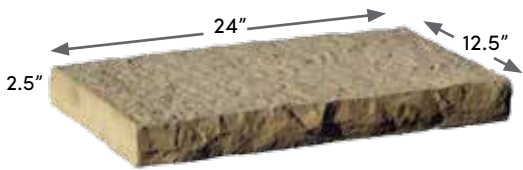

FEATURES

- Chiseled, natural stone texture.
- Comfortable dimensions for seat walls.
- Formal appearance perfect for any wall application.

18 ea. / pallet

12 ea. / pallet

FINISHED END COPING

6 ea. / pallet

DIMENSIONAL COPING PALLET

- 63 linear ft.
- 1950# / pallet

OVERVIEW OF PALLET
(6 LAYERS PER PALLET)

COLUMN COPING

ROSETTA®

DIMENSIONAL
COPING

www.discoverrosetta.com