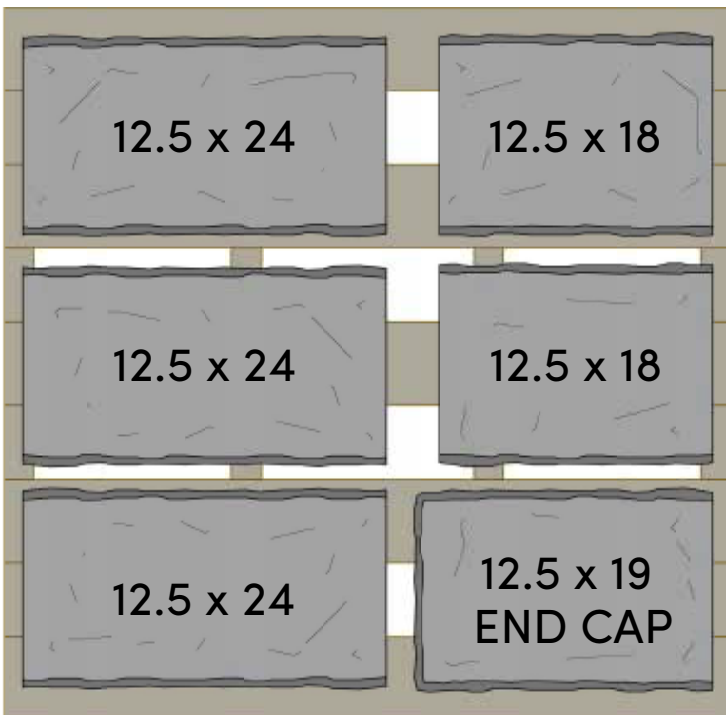

FEATURES

- Chiseled, natural stone texture.
- Comfortable dimensions for seat walls.
- Formal appearance perfect for any wall application.

18 ea. / pallet

12 ea. / pallet

FINISHED END COPING

6 ea. / pallet

DIMENSIONAL COPING PALLET

- 63 linear ft.
- 1950# / pallet

OVERVIEW OF PALLET
(6 LAYERS PER PALLET)

COLUMN COPING

ROSETTA®

DIMENSIONAL
COPING

www.discoverrosetta.com