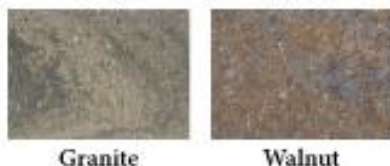

**RETAINING WALL  
COLORS**

**KEYSTONE  
(Standards, Compacs Tri-Plane Face)**

Grey      Taupe

**TERRACE WALL**

Grey      Taupe

Charcoal      Harvest

**KEYSTONE  
(Compac Hard Split Straight Face)**

Grey      Taupe

Granite      Walnut

**ALLAN BLOCK**

\*Grey      \*Taupe

Granite      Harvest

Charcoal      Woodland

\*Available in 12" Stones

**COUNTRY MANOR**

Kingston      Harvest

**BLENDS**

- Dover - White & Grey
- Granite - Grey & Charcoal
- Greystone - Grey & Charcoal
- Harvest - Taupe & Charcoal
- Kingston - Red & Charcoal
- Sandstone - Yellow & Grey
- Walnut - Brown & Tan
- Woodland - Taupe & Chocolate