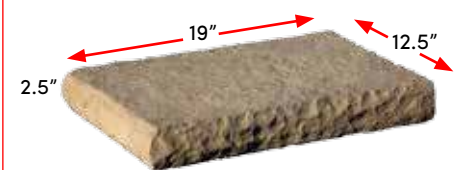

FEATURES

- Chiseled, natural stone texture.
- Comfortable dimensions for seat walls.
- Formal appearance perfect for any wall application.

18 ea. / pallet

12 ea. / pallet

FINISHED END COPING

6 ea. / pallet

DIMENSIONAL COPING PALLET

- 63 linear ft.
- 1950# / pallet

OVERVIEW OF PALLET

(6 LAYERS PER PALLET)

ROSETTA®

DIMENSIONAL
COPING

www.discoverrosetta.com