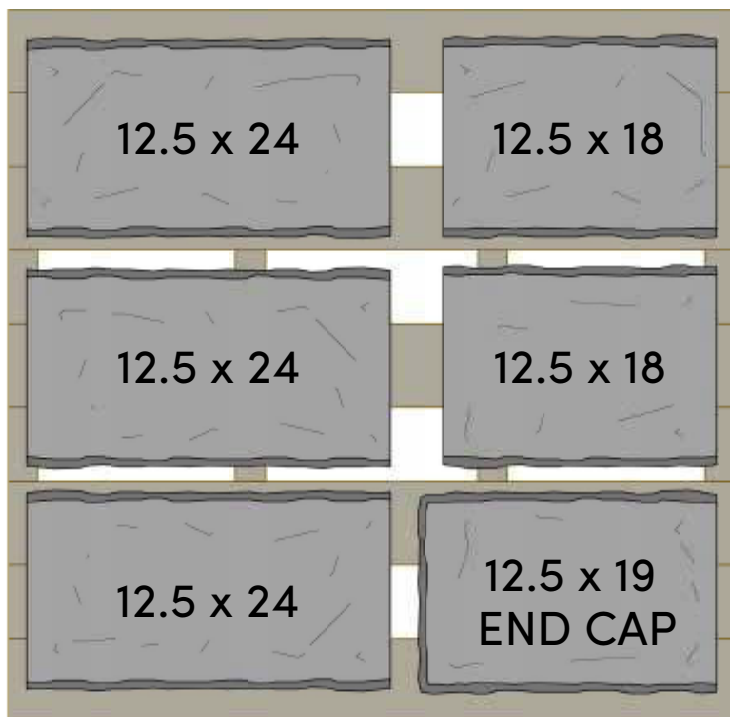

FEATURES

- Chiseled, natural stone texture.
- Comfortable dimensions for seat walls.
- Formal appearance perfect for any wall application.

18 ea. / pallet

12 ea. / pallet

FINISHED END COPING

6 ea. / pallet

DIMENSIONAL COPING PALLET

- 63 linear ft.
- 1950# / pallet

OVERVIEW OF PALLET

(6 LAYERS PER PALLET)

ROSETTA®

DIMENSIONAL
COPING

www.discoverrosetta.com