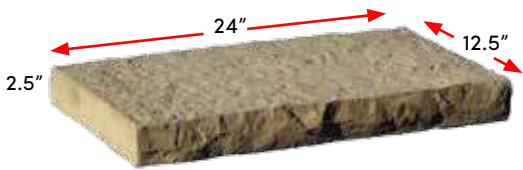

FEATURES

- Chiseled, natural stone texture.
- Comfortable dimensions for seat walls.
- Formal appearance perfect for any wall application.

18 ea. / pallet

12 ea. / pallet

FINISHED END COPING

6 ea. / pallet

DIMENSIONAL COPING PALLET

- 63 linear ft.
- 1950# / pallet

OVERVIEW OF PALLET

(6 LAYERS PER PALLET)

ROSETTA®

DIMENSIONAL
COPING

www.discoverrosetta.com