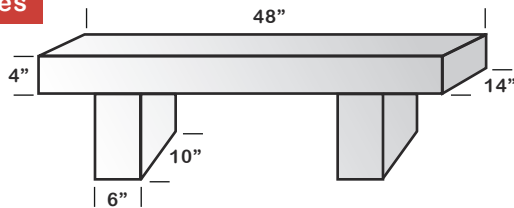

STONE CONCEPTS

For all your natural stone needs.

STOCK ITEMS

Keystones

Rock Faced or Smooth Faced
Keystone measurements vary by height only

Column Caps

Rock Faced Edges

Peak Height 4"
Smooth Faced only

Window Sills

One Edge Rock Faced
3' & 4' Sills also available in 3" bed depth

Address Numbers

Single Numbers '0' through '9'
Numbers are 4" tall

Three Digit Numbers
Numbers are 4" tall

Four Digit Numbers
Numbers are 4" tall

Address Stones also available in 2" depth

Benches

Available with Granite topped Limestone Seat

NON-STOCK ITEMS (Most shapes and sizes available per quote)

Arches

Hearths & Mantles

Banding

Headers