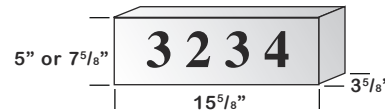

STONE CONCEPTS

For all your natural stone needs.

STOCK ITEMS

Keystones

Rock Faced or Smooth Faced
Keystone measurements vary by height only

Column Caps

Rock Faced Edges

Peak Height 4"
Smooth Faced only

Window Sills

One Edge Rock Faced
3' & 4' Sills also available in 3" bed depth

Address Numbers

Single Numbers '0' through '9'
Numbers are 4" tall

Three Digit Numbers
Numbers are 4" tall

Four Digit Numbers
Numbers are 4" tall