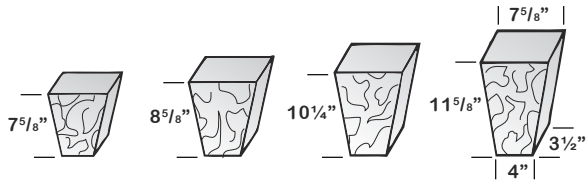

STONE CONCEPTS

For all your natural stone needs.

STOCK ITEMS

Keystones

Rock Faced or Smooth Faced
Keystone measurements vary by height only

Column Caps

Rock Faced Edges

Peak Height 4"
Smooth Faced only

Window Sills

One Edge Rock Faced
3' & 4' Sills also available in 3" bed depth

Address Numbers

Single Numbers '0' through '9'
Numbers are 4" tall

Three Digit Numbers
Numbers are 4" tall

Four Digit Numbers
Numbers are 4" tall

Address Stones also available in 2" depth

Benches

Available with Granite topped Limestone Seat

NON-STOCK ITEMS (Most shapes and sizes available per quote)

Arches

Hearths & Mantles

Banding

Headers