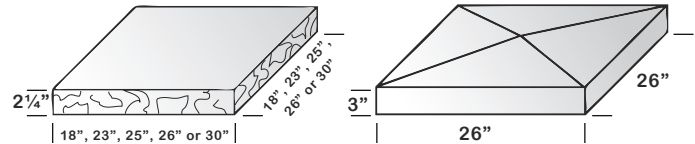

STONE CONCEPTS

For all your natural stone needs.

STOCK ITEMS

Keystones

Rock Faced or Smooth Faced
Keystone measurements vary by height only

Column Caps

Rock Faced Edges

Peak Height 4"
Smooth Faced only

Window Sills

One Edge Rock Faced
3' & 4' Sills also available in 3" bed depth

Address Numbers

Single Numbers '0' through '9'
Numbers are 4" tall

Three Digit Numbers
Numbers are 4" tall

Four Digit Numbers
Numbers are 4" tall

Address Stones also available in 2" depth

Benches

Available with Granite topped Limestone Seat

NON-STOCK ITEMS (Most shapes and sizes available per quote)

Arches

Hearths & Mantles

Banding

Headers