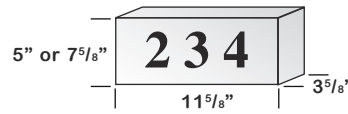

STONE CONCEPTS

For all your natural stone needs.

STOCK ITEMS

Keystones

Rock Faced or Smooth Faced
Keystone measurements vary by height only

Column Caps

Rock Faced Edges

Peak Height 4"
Smooth Faced only

Window Sills

One Edge Rock Faced
3' & 4' Sills also available in 3" bed depth

Address Numbers

Single Numbers '0' through '9'
Numbers are 4" tall

Three Digit Numbers
Numbers are 4" tall

Four Digit Numbers
Numbers are 4" tall

Address Stones also available in 2" depth

Benches

Available with Granite topped Limestone Seat

NON-STOCK ITEMS (Most shapes and sizes available per quote)

Arches

Hearths & Mantles

Banding

Headers