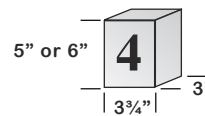

STONE CONCEPTS

For all your natural stone needs.

STOCK ITEMS

Keystones

Rock Faced or Smooth Faced
Keystone measurements vary by height only

Column Caps

Rock Faced Edges

Peak Height 4"
Smooth Faced only

Window Sills

One Edge Rock Faced
3' & 4' Sills also available in 3" bed depth

Address Numbers

Single Numbers '0' through '9'
Numbers are 4" tall

Three Digit Numbers
Numbers are 4" tall

Four Digit Numbers
Numbers are 4" tall