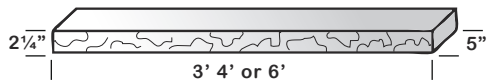

STONE CONCEPTS

For all your natural stone needs.

STOCK ITEMS

Keystones

Rock Faced or Smooth Faced
Keystone measurements vary by height only

Column Caps

Rock Faced Edges

Peak Height 4"
Smooth Faced only

Window Sills

One Edge Rock Faced
3' & 4' Sills also available in 3" bed depth

Address Numbers

Single Numbers '0' through '9'
Numbers are 4" tall

Three Digit Numbers
Numbers are 4" tall

Four Digit Numbers
Numbers are 4" tall