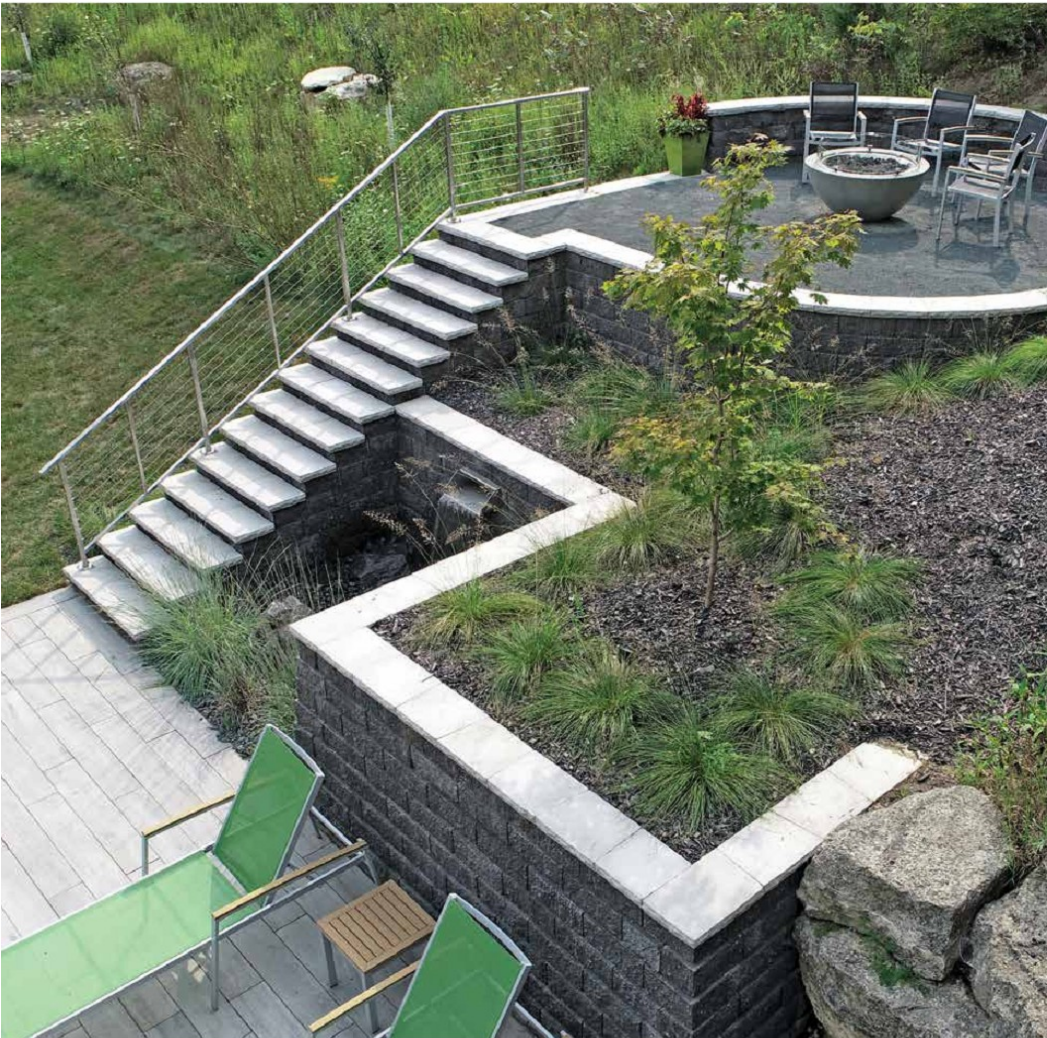

Regal Roundabouts

Wonderful Walls

Charcoal Blend Square Foot Cleancut with Gray A&B Caps

Lakeshore Blend Standard Wall Units, A Cap & B Cap with Walnut Brown Column Caps 17

Fabulous Fire Features

Lakeshore Blend LedgeStone Two-Tier Bar & Fireplace Kit with Brown Bullnose 19