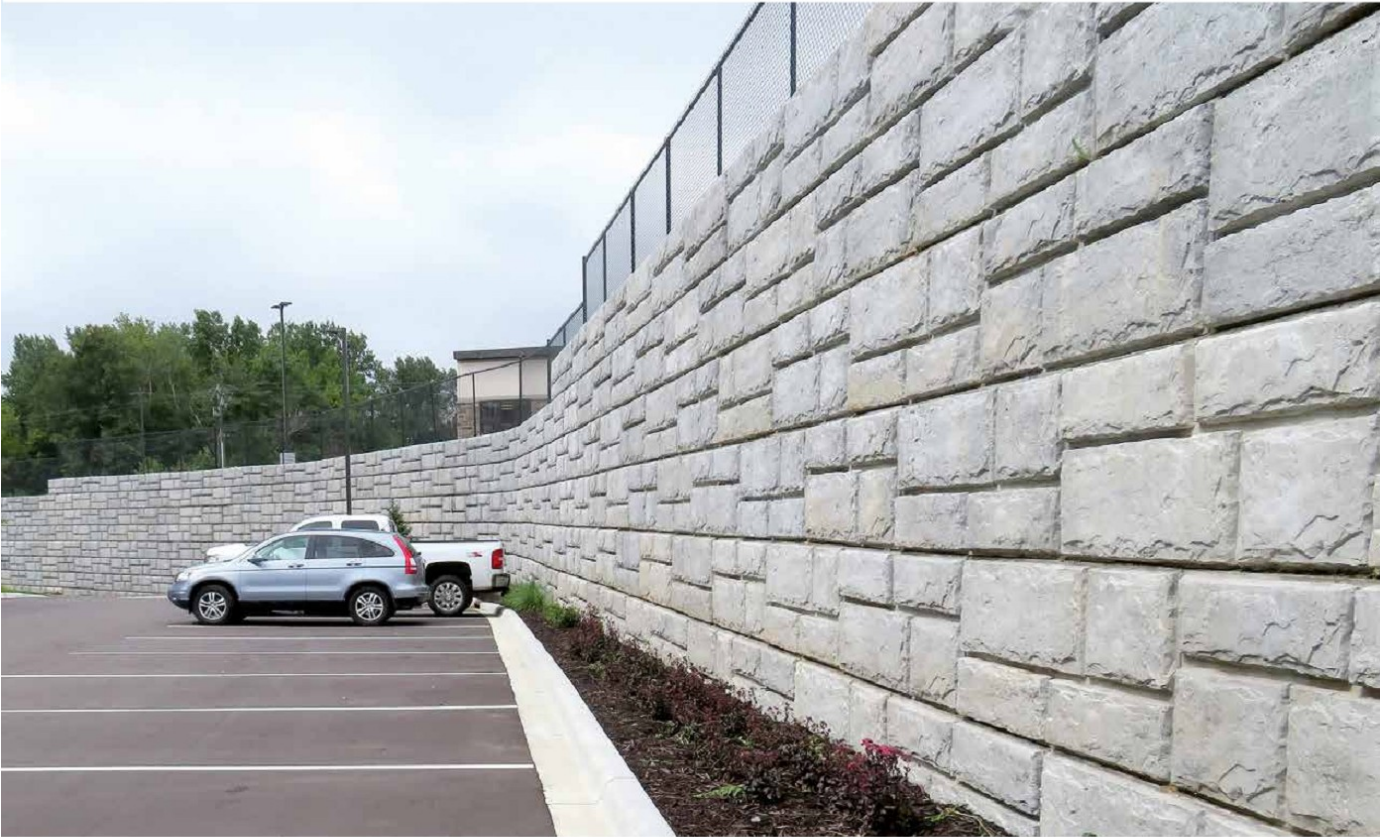

Bronco 30H Wall Units