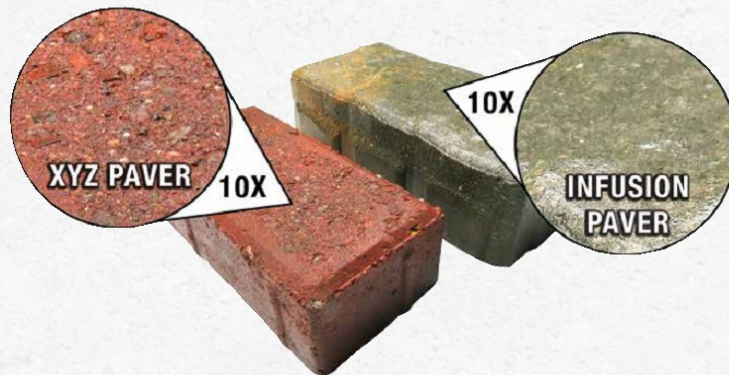

INFUSION™ TECHNOLOGY

By WillowCreek

- Enhances paver durability & color
- Extends the paver's vibrant "new paver" look
- Improves stain resistance for everyday use
- Increases durability by reducing absorption
- Tested for all-season weathering

Infusion Performance Test

Acid Bath Results