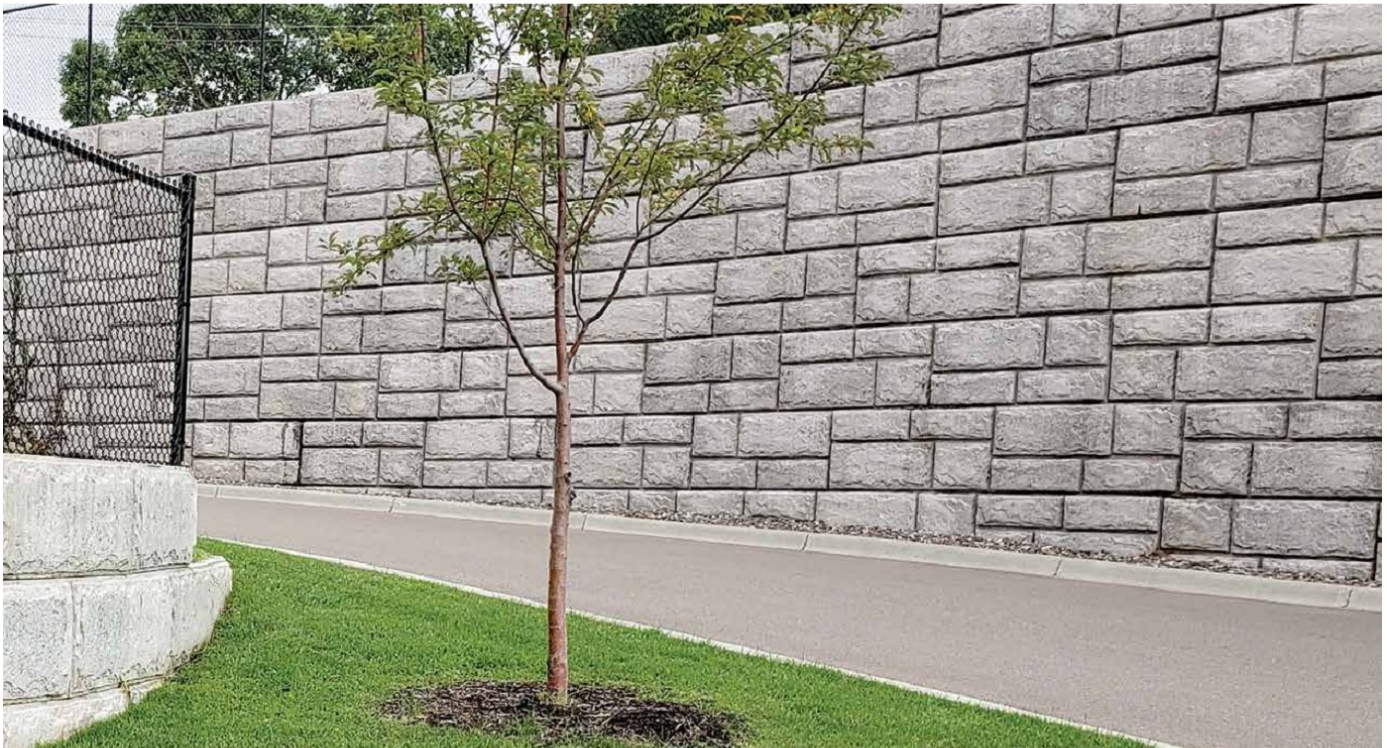

Soil-reinforced

Unreinforced

*Maximum unreinforced (or gravity) height of 6 ft. to 15 ft. depending on unit depths and site conditions