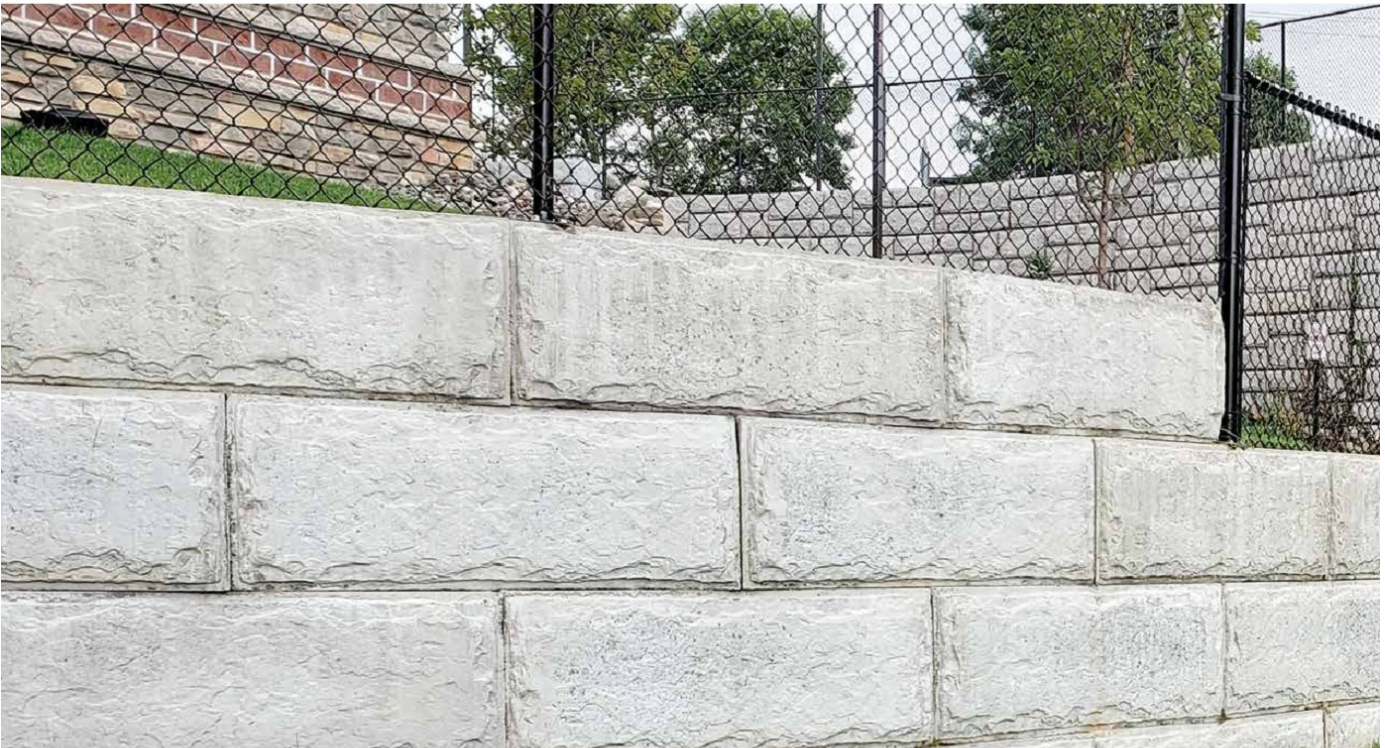

Bronco[®] Big Blocks

Bronco 30H
67.5" x 30" x 45"

Bronco 18H
48" x 18" x 24"

- **Allows near-vertical construction & tight joints with variable bond**
- **Natural stone appearance & random-patterned 4-panel face (30H)**
- **Displays 6 square feet (18H) or 14 square feet (30H) of wall face area**
- **Build walls up to 15 feet tall (18H) or 10 feet tall (30H) without soil reinforcement**
- **Meets and/or exceeds MNDOT and WISDOT strength specifications (4,000 psi) for PMBWs (prefabricated modular block walls)**
- **Easily accommodates geogrid for taller walls**
- **Apply color with stain**