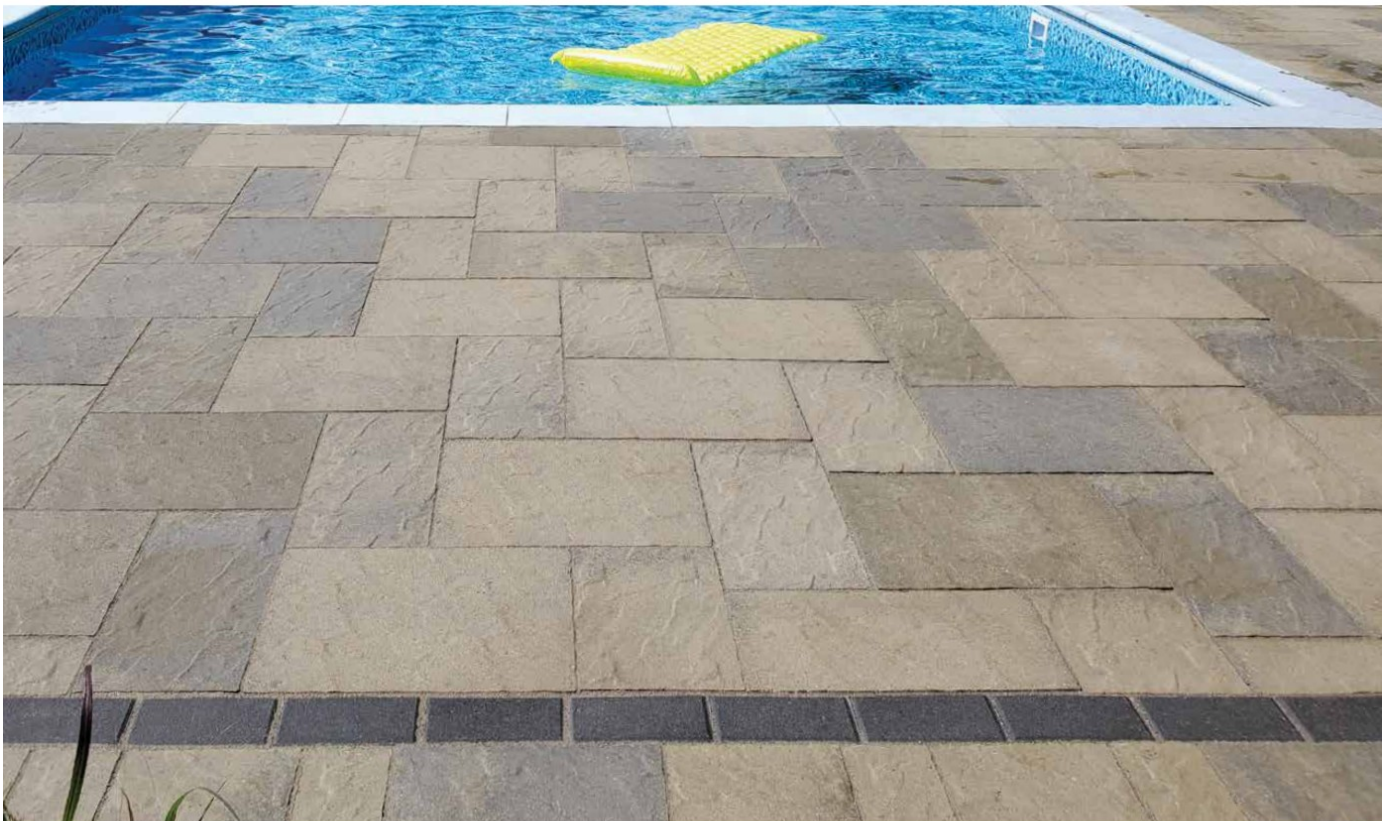

Easy to install pattern.

Shor Slatestone Grande Pavers, LedgeStone Waterfall, LedgeStone Walls & Capstone

Crete Slatestone Grande with Black Dekrastone Sailor inlay and Crete Slatestone Soldier Course 33