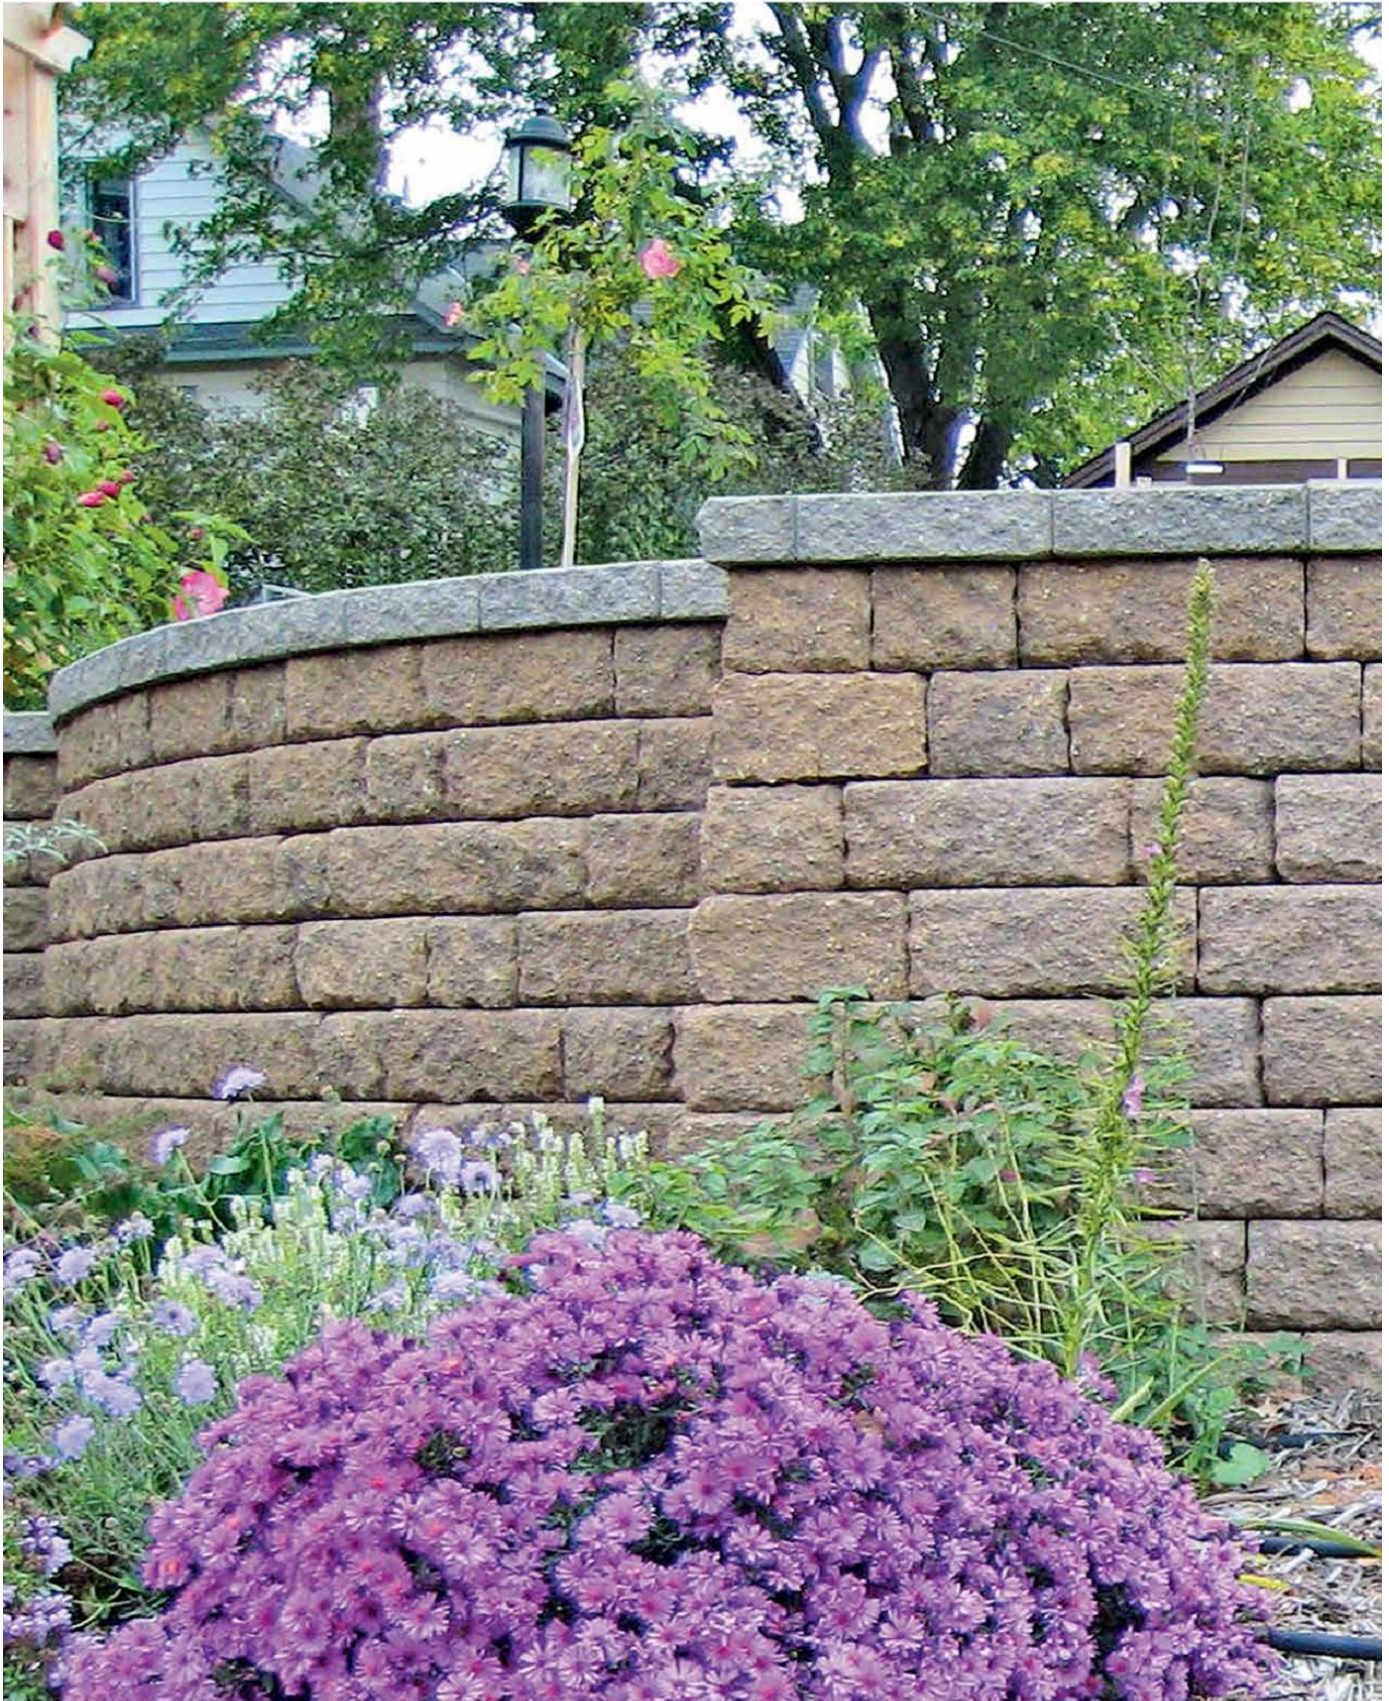

Weathered Chestnut Blend Harmony Wall System & Charcoal Blend Traditional Texture Caps 75