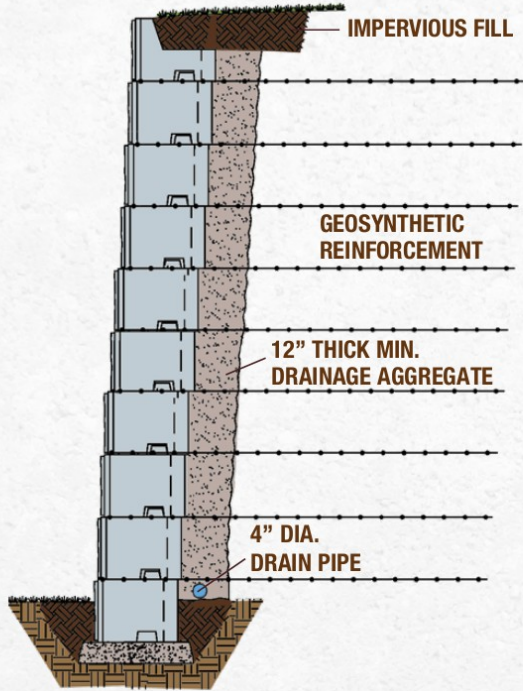

Soil-reinforced

REINFORCED WALL
24" UNITS
(VERSA-GRID)