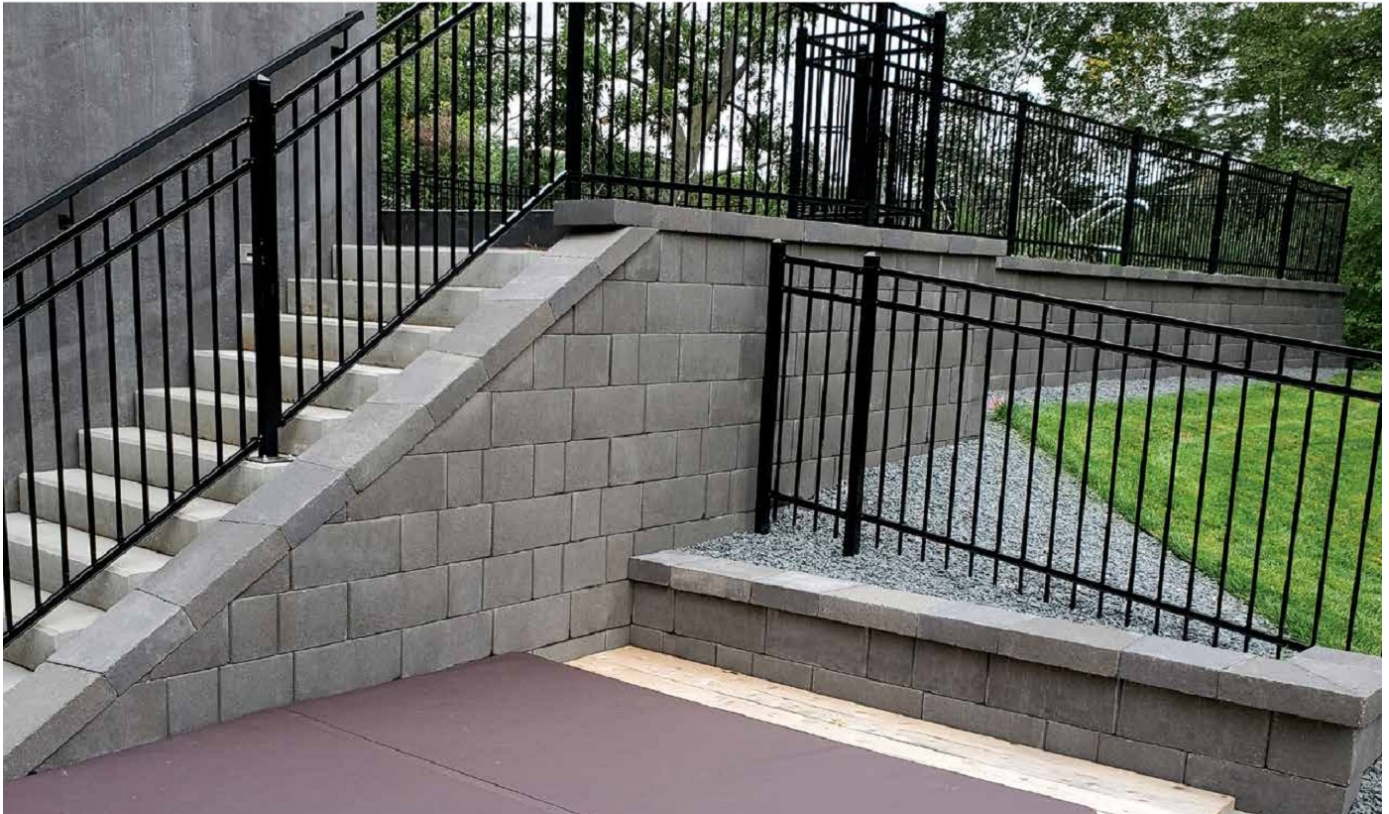

Special Order Black CleanCut Square Foot Wall Units