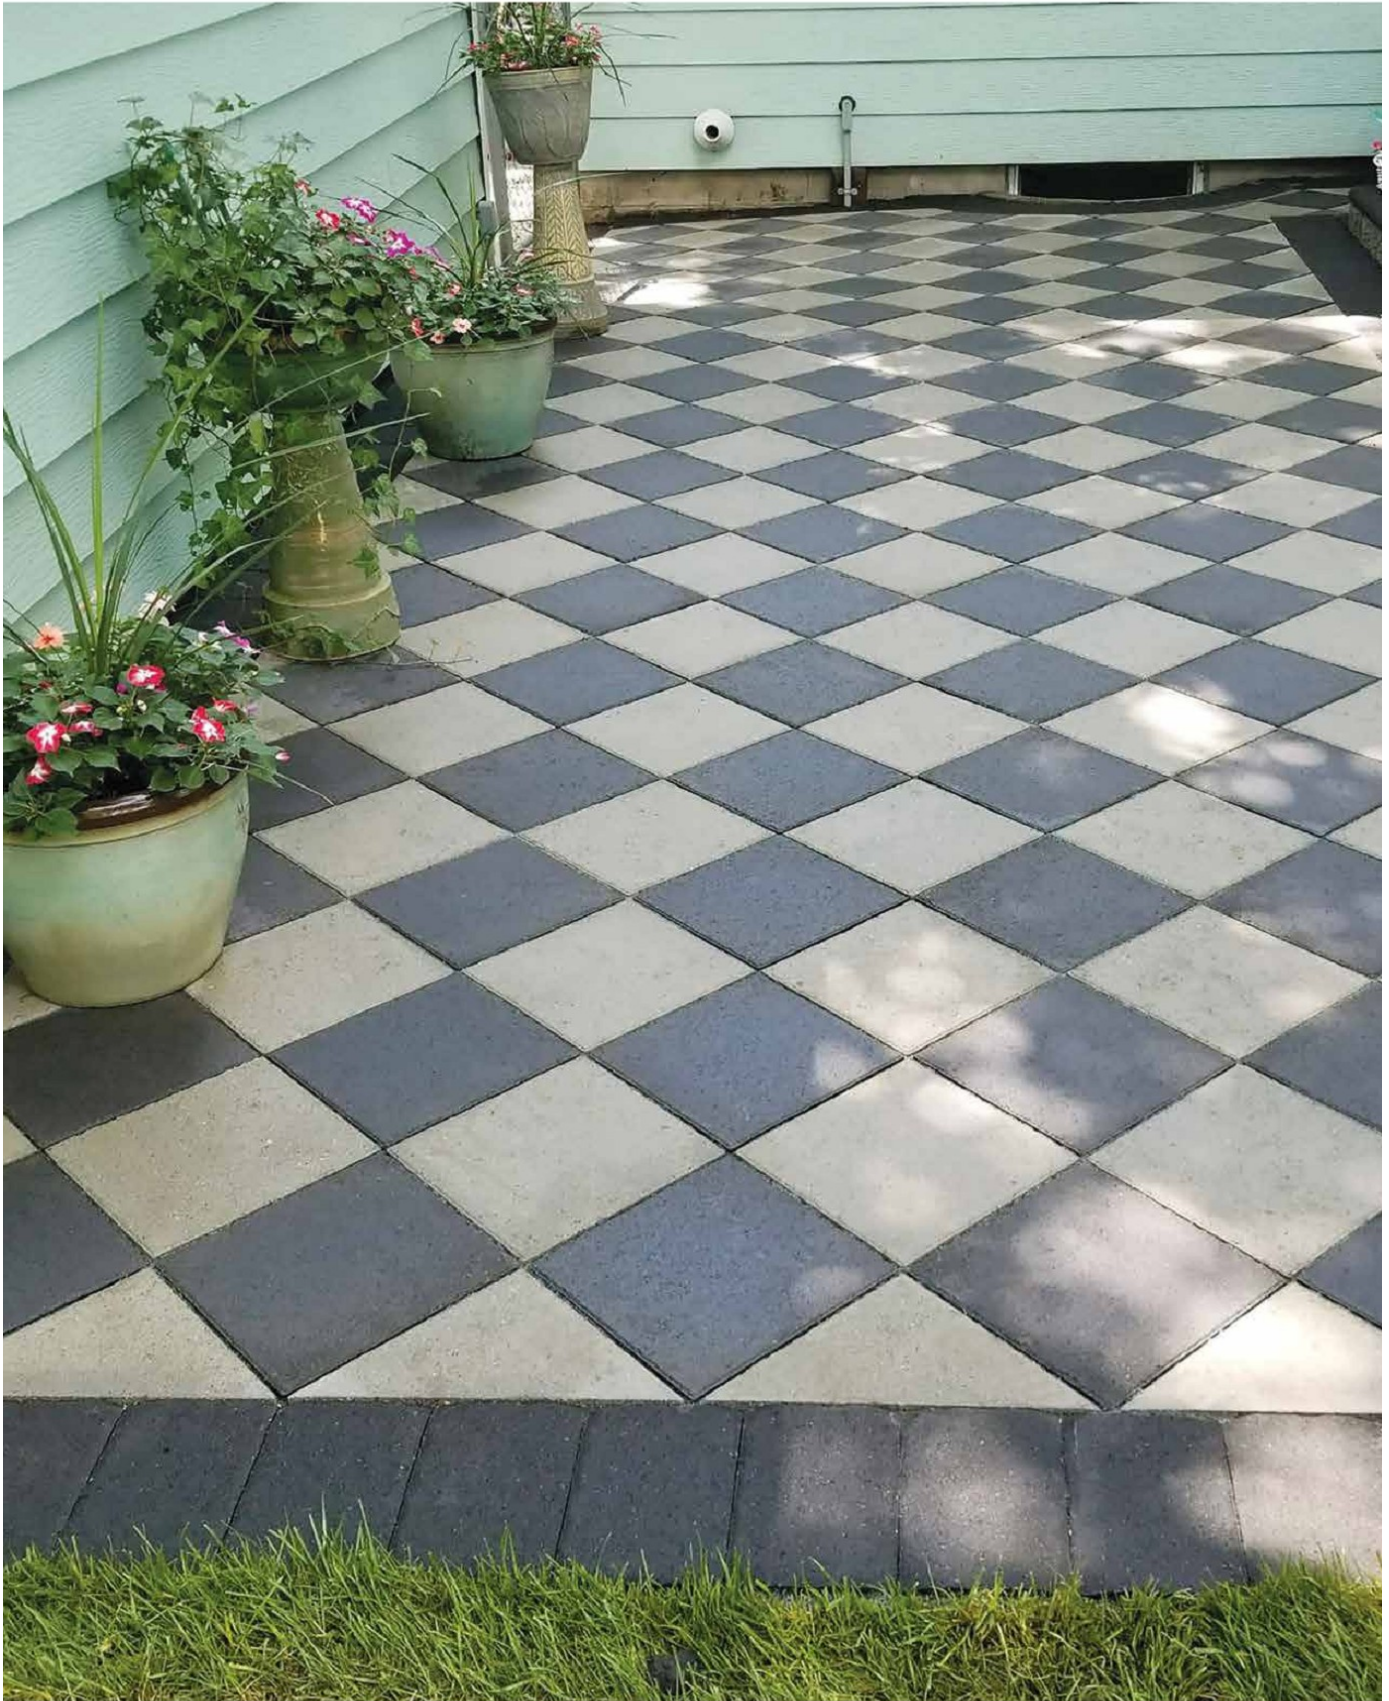

42 Black/Gray Tekstone Pavers & Black 6 x 9 Soldier Course