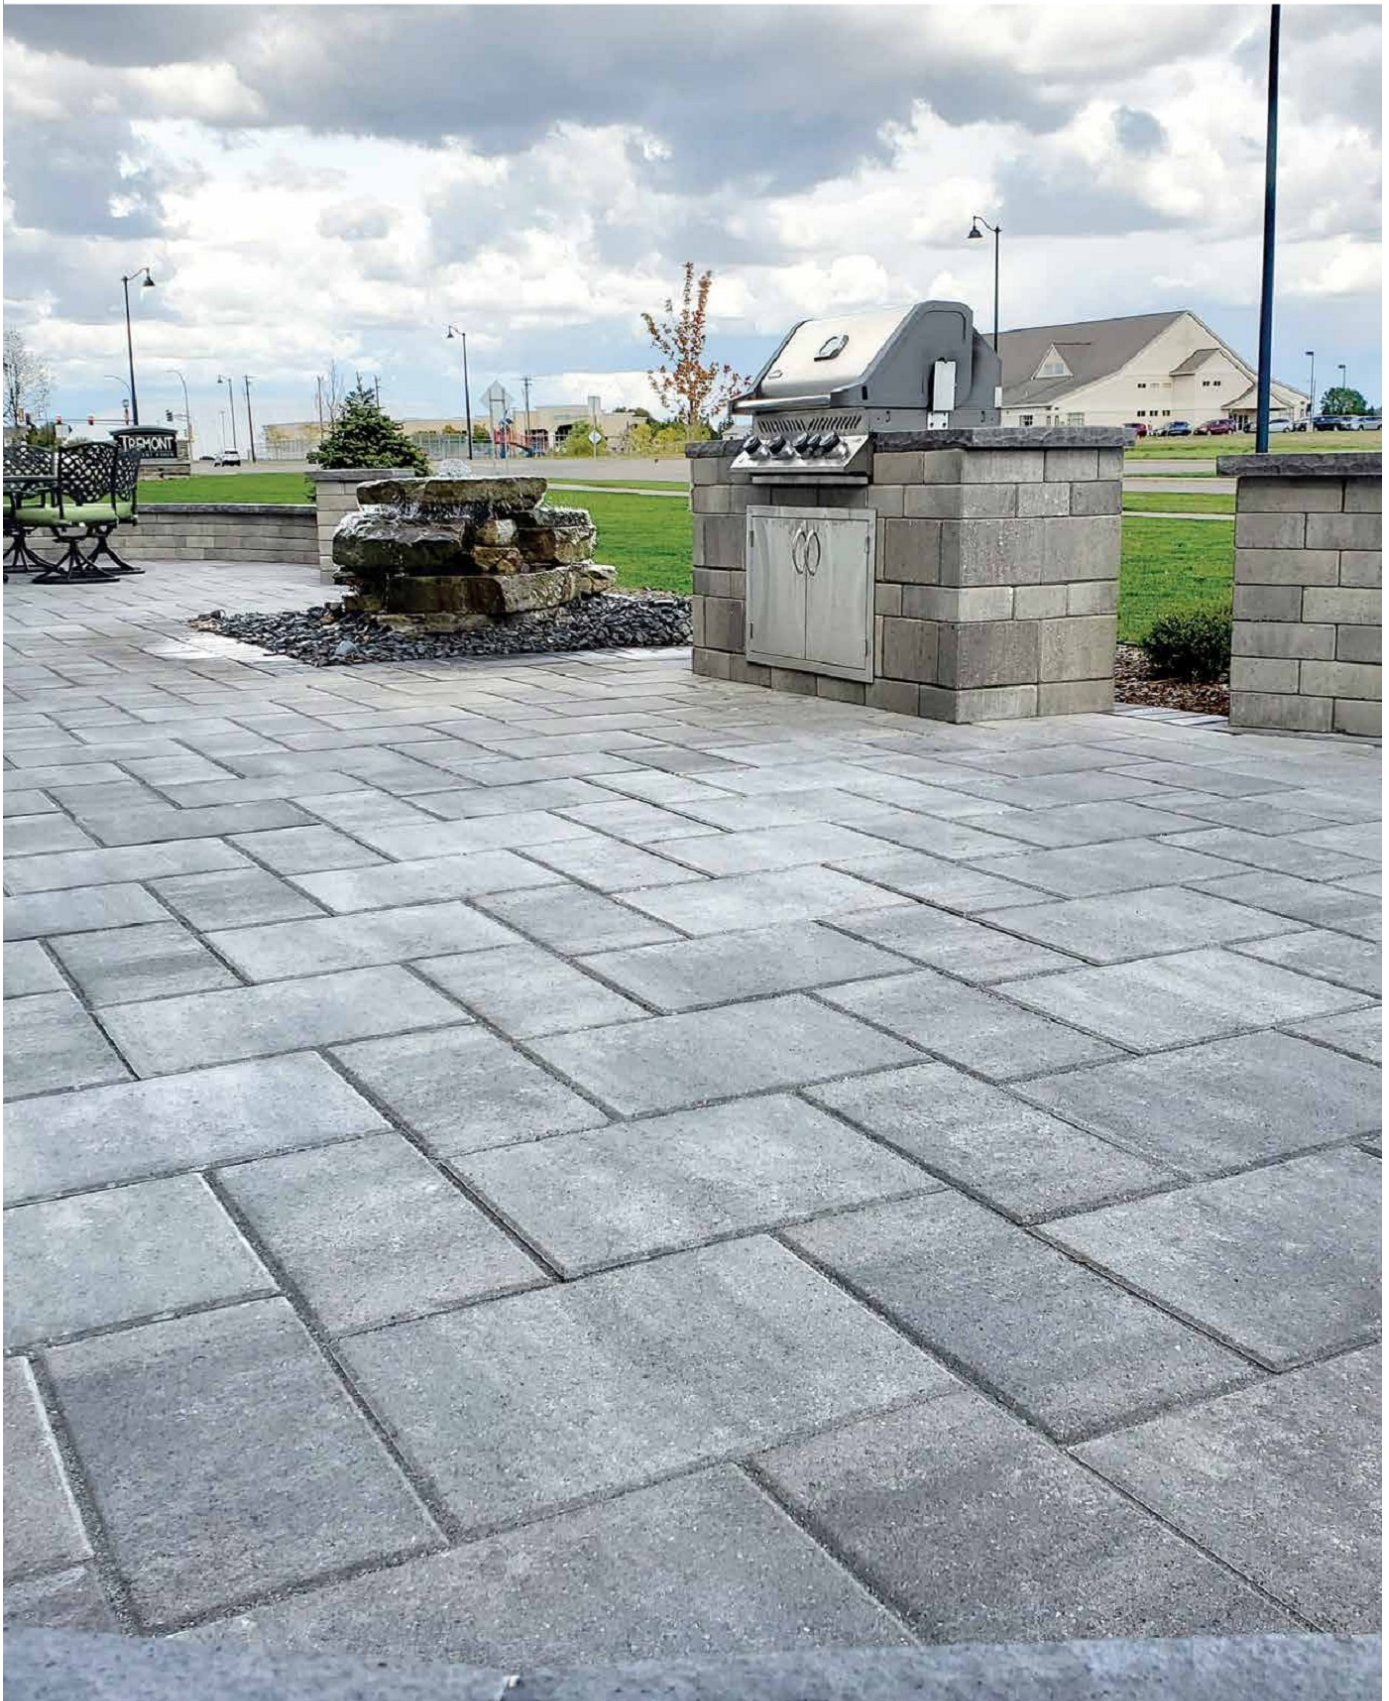

Ash Slatestone Grande Smooth & Charcoal Blend Smooth LedgeStone Grill Island Kit 35