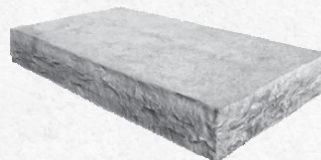

Universal Flat Cap