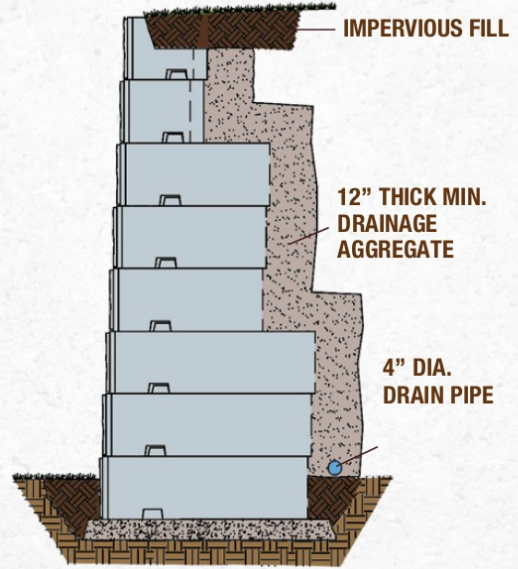

Unreinforced

GRAVITY WALL
EXTENDED DEPTH UNITS*
(NO GRID)

*Maximum unreinforced (or gravity) height of 6 ft. to 15 ft. depending on unit depths and site conditions