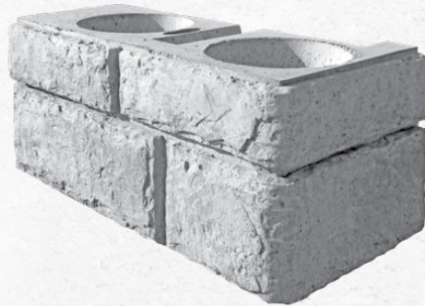

Bronco® 30H (Special Order)

DOT Approved

Minimum quantities apply. Contact your Midwest Sales Representative for availability.

Bronco 30H
67.5" x 30" x 45"

Half Unit
2,700 lbs.

Universal Corner Unit
4,050 lbs.