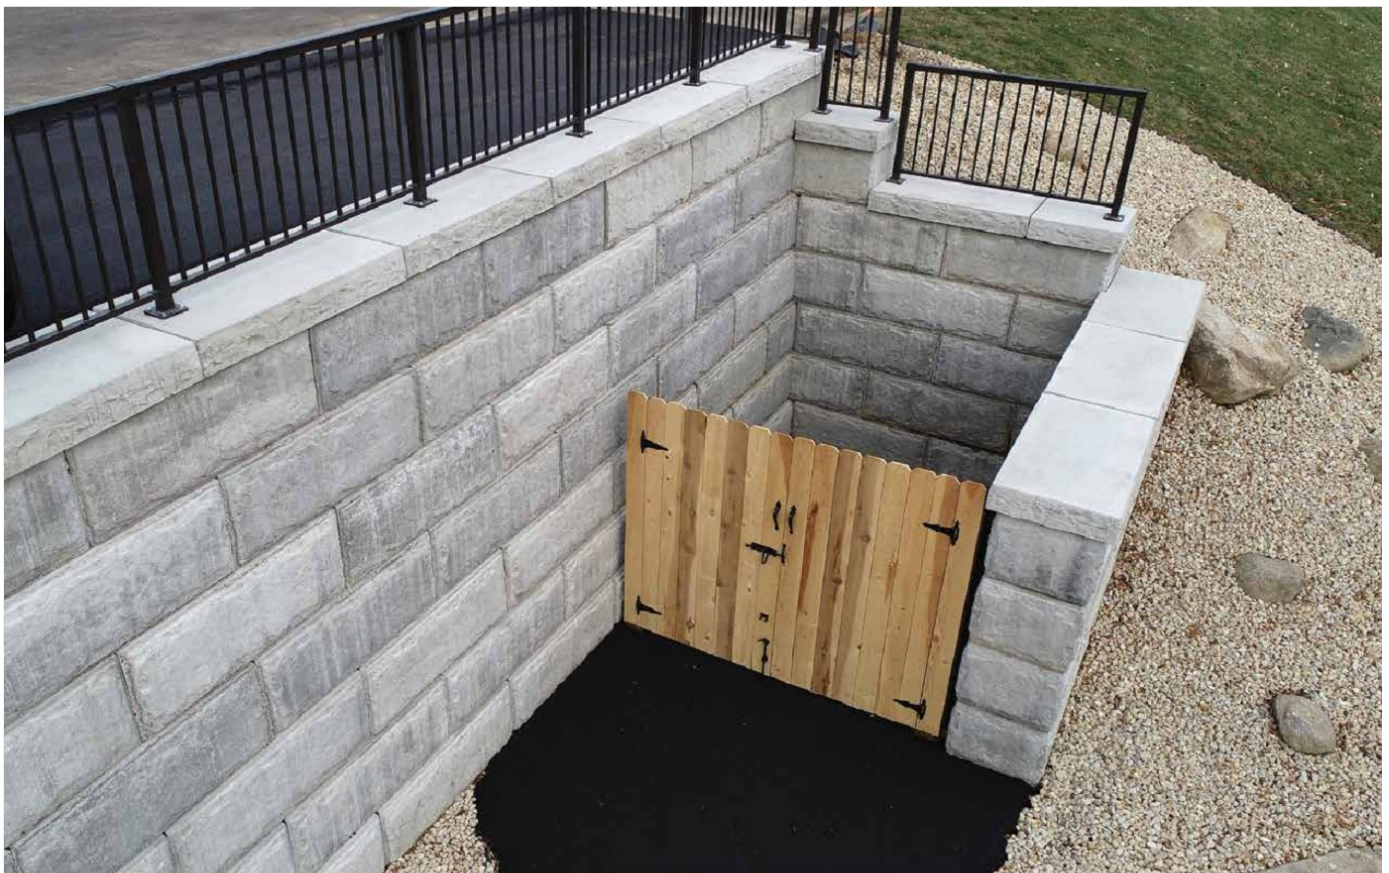

Bronco 18H Wall Units, Bronco 18H Freestanding Units & Universal Flat Caps 87