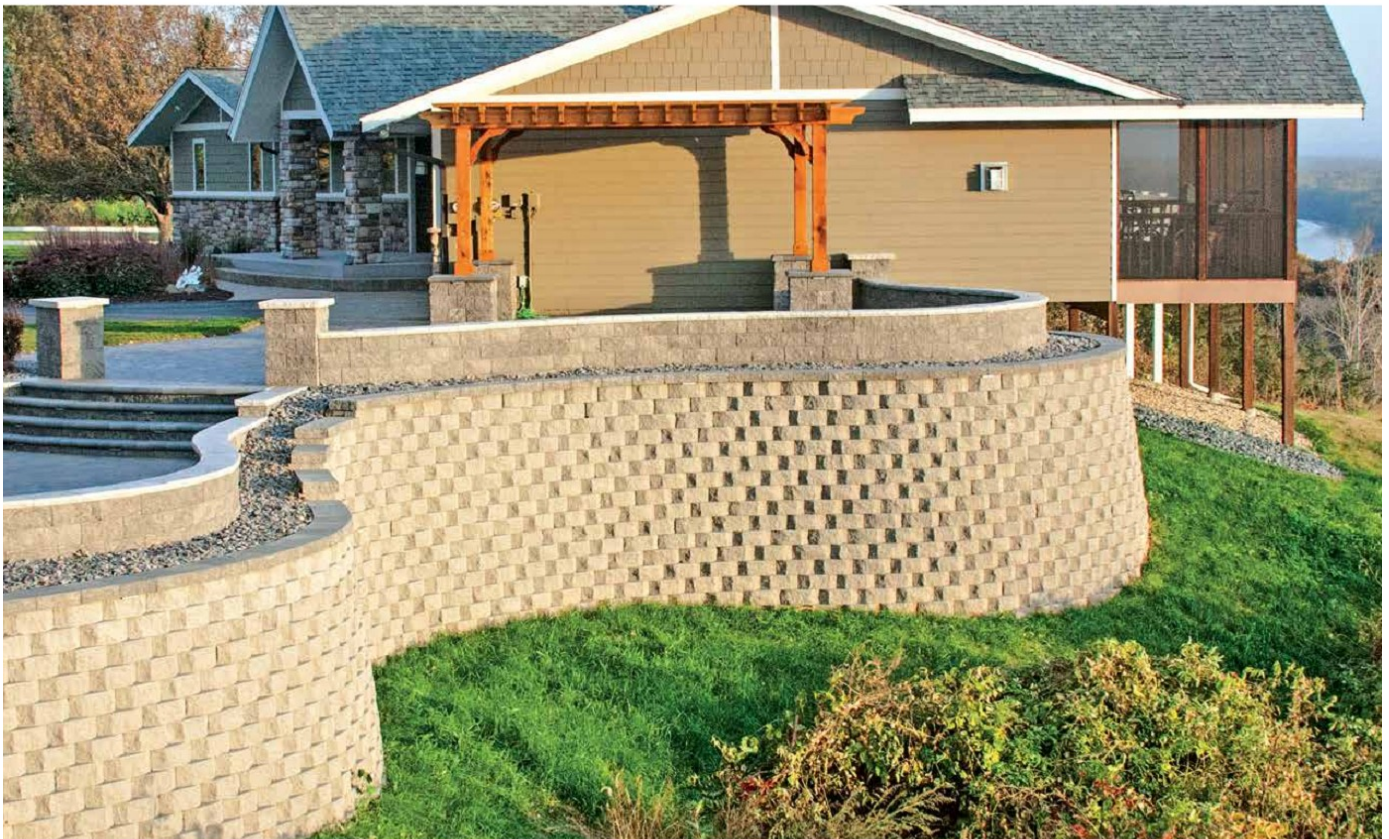

Special Order Granite Gray Tri-Face Wall Units 83