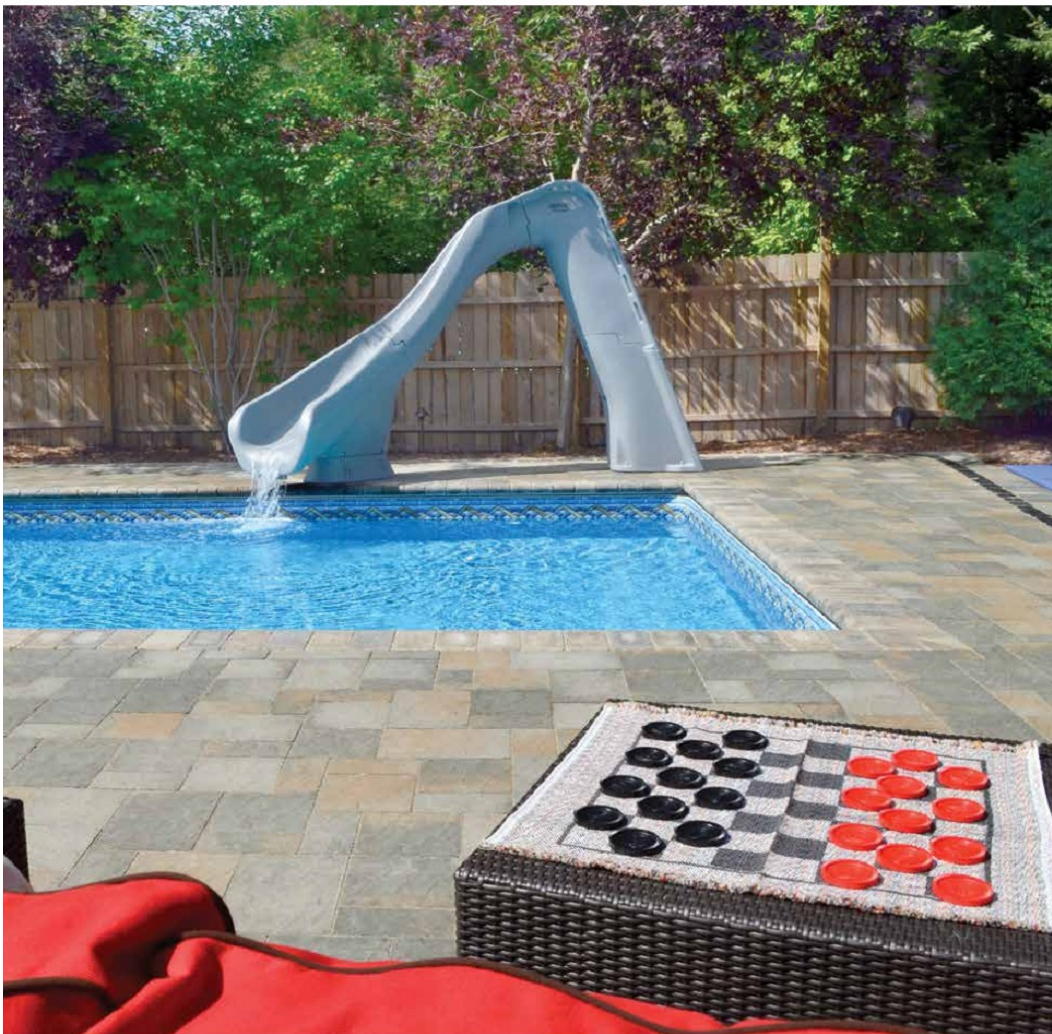

Poolside Perfection