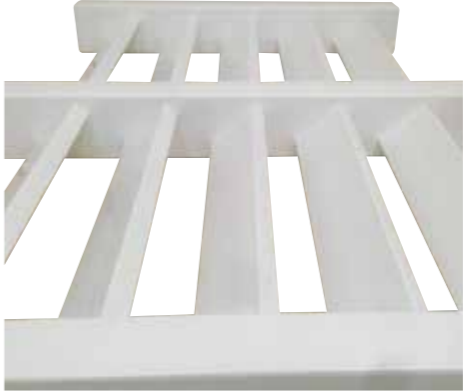

Interior – Aluminum Reinforced Frame and Mounts – Never Rust, Extremely strong

All screws self-tapping stainless steel

Designed for *any* outdoor space

Your Desired Space

Stand Alone or Attach to Structure – Each kit is customizable to fit your outdoor area

Stand Alone

Universal post mount attaches to deck, patio, pillar or footing

Attach to Structure

Metal rafter hanger with trim cover

Your Desired Shade

Our angled purlins allow ambient light to pass while direct sun is filtered to your desired level of shade.