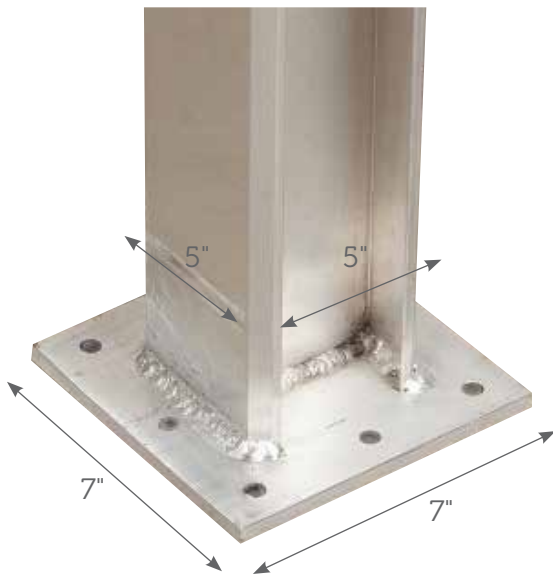

Stand Alone

Universal post mount attaches to deck, patio, pillar or footing

Attach to Structure

Metal rafter hanger with trim cover

Your Desired Shade

Our angled purlins allow ambient light to pass while direct sun is filtered to your desired level of shade.

7" Round Column

7" Square Column

5" Square Post
w/ trim ring

5" Square Post
w/out trim ring

Your Details

Options to add to your privacy and comfort

Available Colors

White

Tan

Matching Vinyl Railings

Optional Privacy Trellis

Optional Fan Mount

Easy to Install

Novice carpentry level,
no special tools required,
easy weekend project

Simple instructions with
drawings and photos

Universal Post Mount